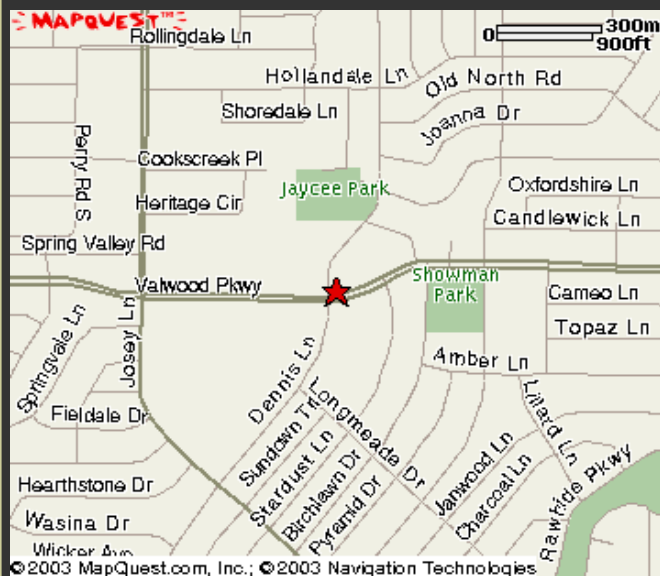

Christ United Methodist Church is located on the northeast corner of Valwood Parkway & Dennis Lane in Farmers Branch, TX.

For a larger map, click here - http://www.mapquest.com/mq/8-aP7xdN_G92qyjDhJs6SH

Directions:

From the East - LBJ (635) to Webb Chapel, right on Webb Chapel to Valwood Pkwy., left on Valwood Pkwy. to Dennis Ln., right on Dennis, then immediate right into CUMC parking lot.

From the West - LBJ (635) to Webb Chapel, left on Webb Chapel to Valwood Pkwy., left on Valwood Pkwy. to Dennis Ln., right on Dennis, then immediate right into CUMC parking lot.

From the South - I-35E north to Valwood Pkwy., right on Valwood Pkwy., to Dennis Ln., left on Dennis Ln. then immediate right into CUMC parking lot.

From the North - I-35E south to Valwood Pkwy., left on Valwood Pkwy. to Dennis Ln., left on Dennis Ln., then immediate right into CUMC parking lot.